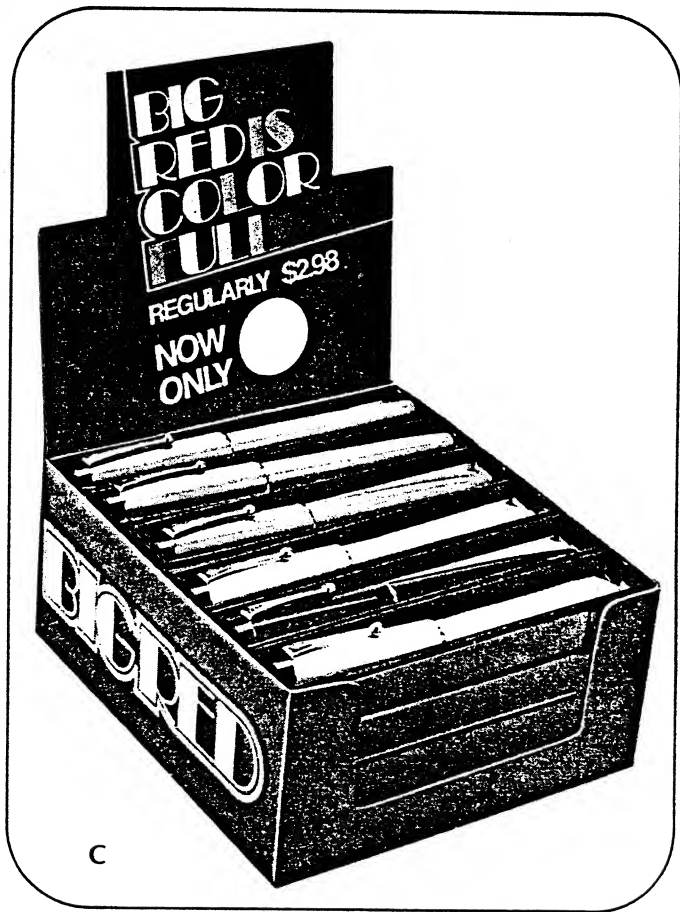

BIG RED

Ball Pen Assortments

A

C

B

A. Assortment No. 9-332-3(6)

12 pens, assorted colors, carded in shelf-pack dispenser.

Shipping weight: 12 oz.

Display dimensions: 12" x 5" x 7"

List price . . . $36.00

B. Assortment No. 9-984-3

48 pens, assorted colors, carded on wire rack.

Shipping weight: 6 lbs.

Display dimensions: 25½" x 11"

List price . . . $144.00

C. Assortment No. 9-334-2

24 pens, assorted colors, gift boxed in shipper-dispenser.

Shipping weight: 2½ lbs.

Display dimensions: 8¼" x 6½" x 6"

List price . . . $72.00